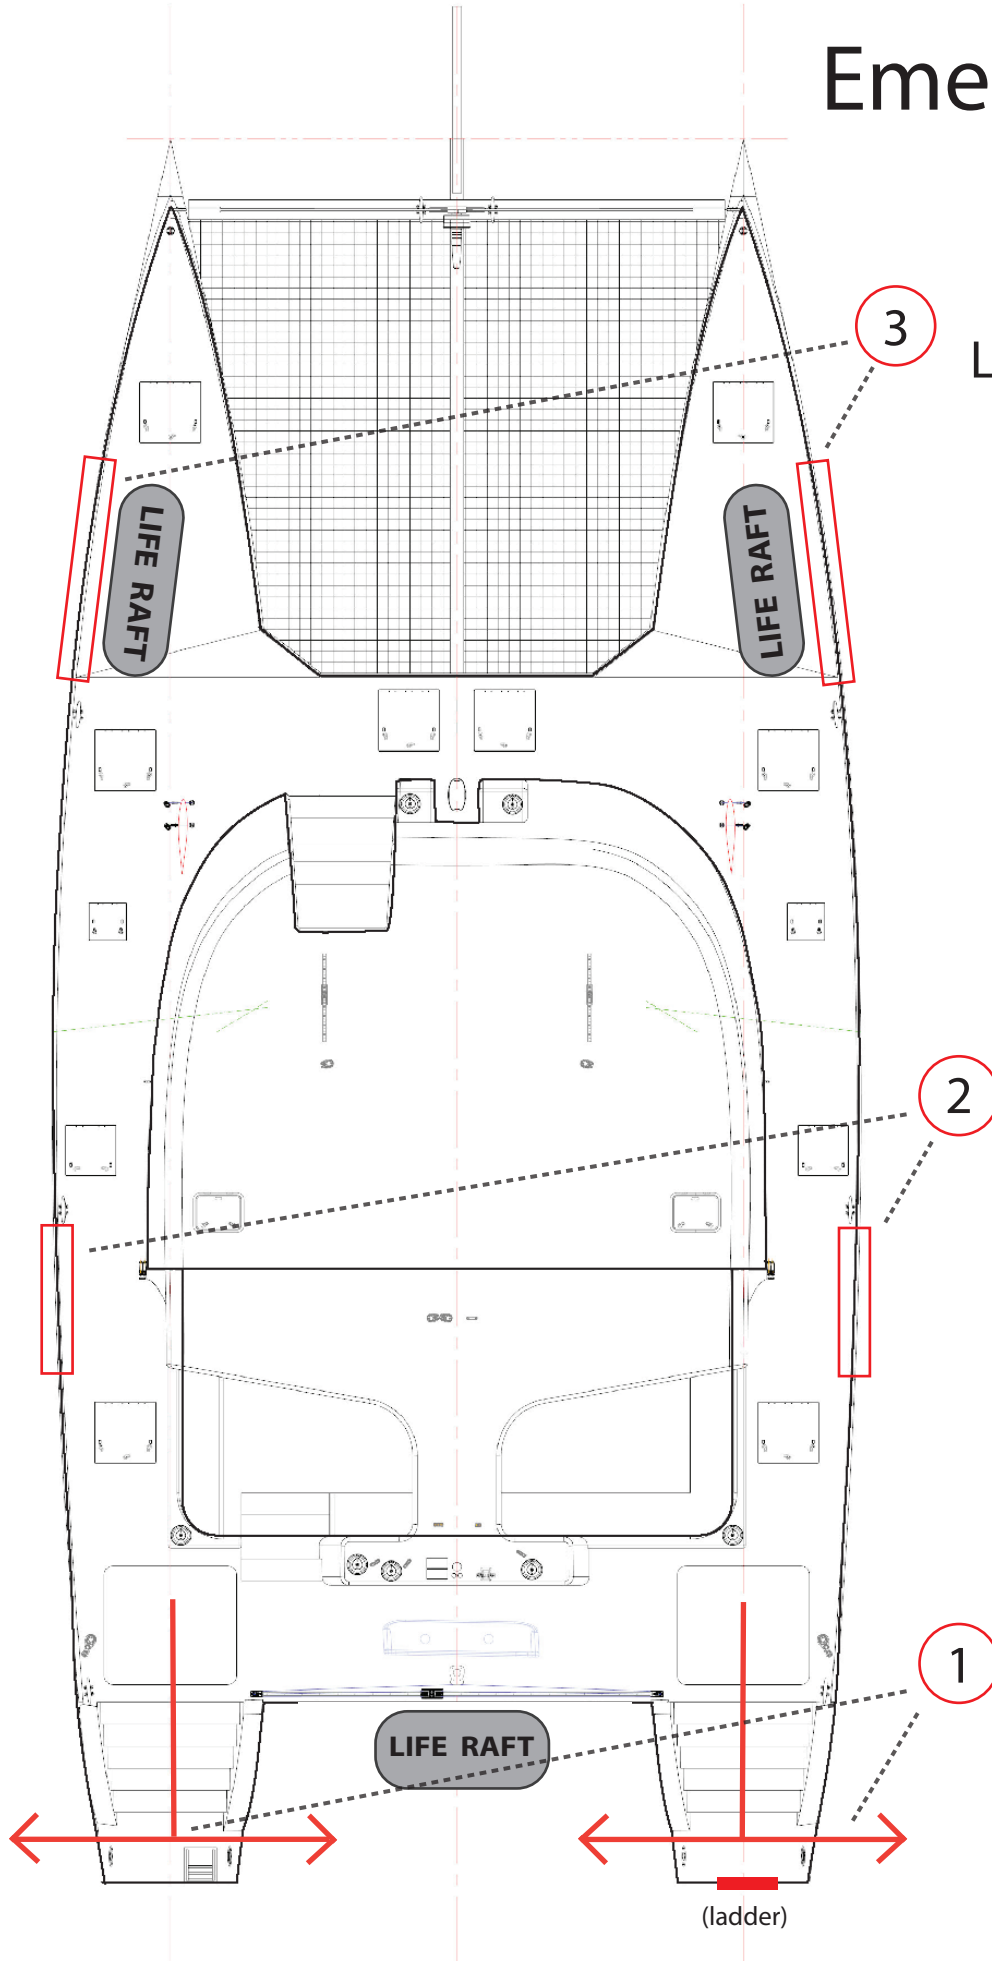

Emergency Exits

Life Raft Exits-

Forward bow
Exits 7' to water line
Life line quick releases
Railing not removable
Port and Stbd side

Secondary Exits-

Midship Gate
Exits 7' to water line
Port and Stbd side

Primary Exit-

Aft transom stairs
Exits to dock level
Exits 1' to water level
Port and Stbd side

(Stbd side has extendable swim ladder)